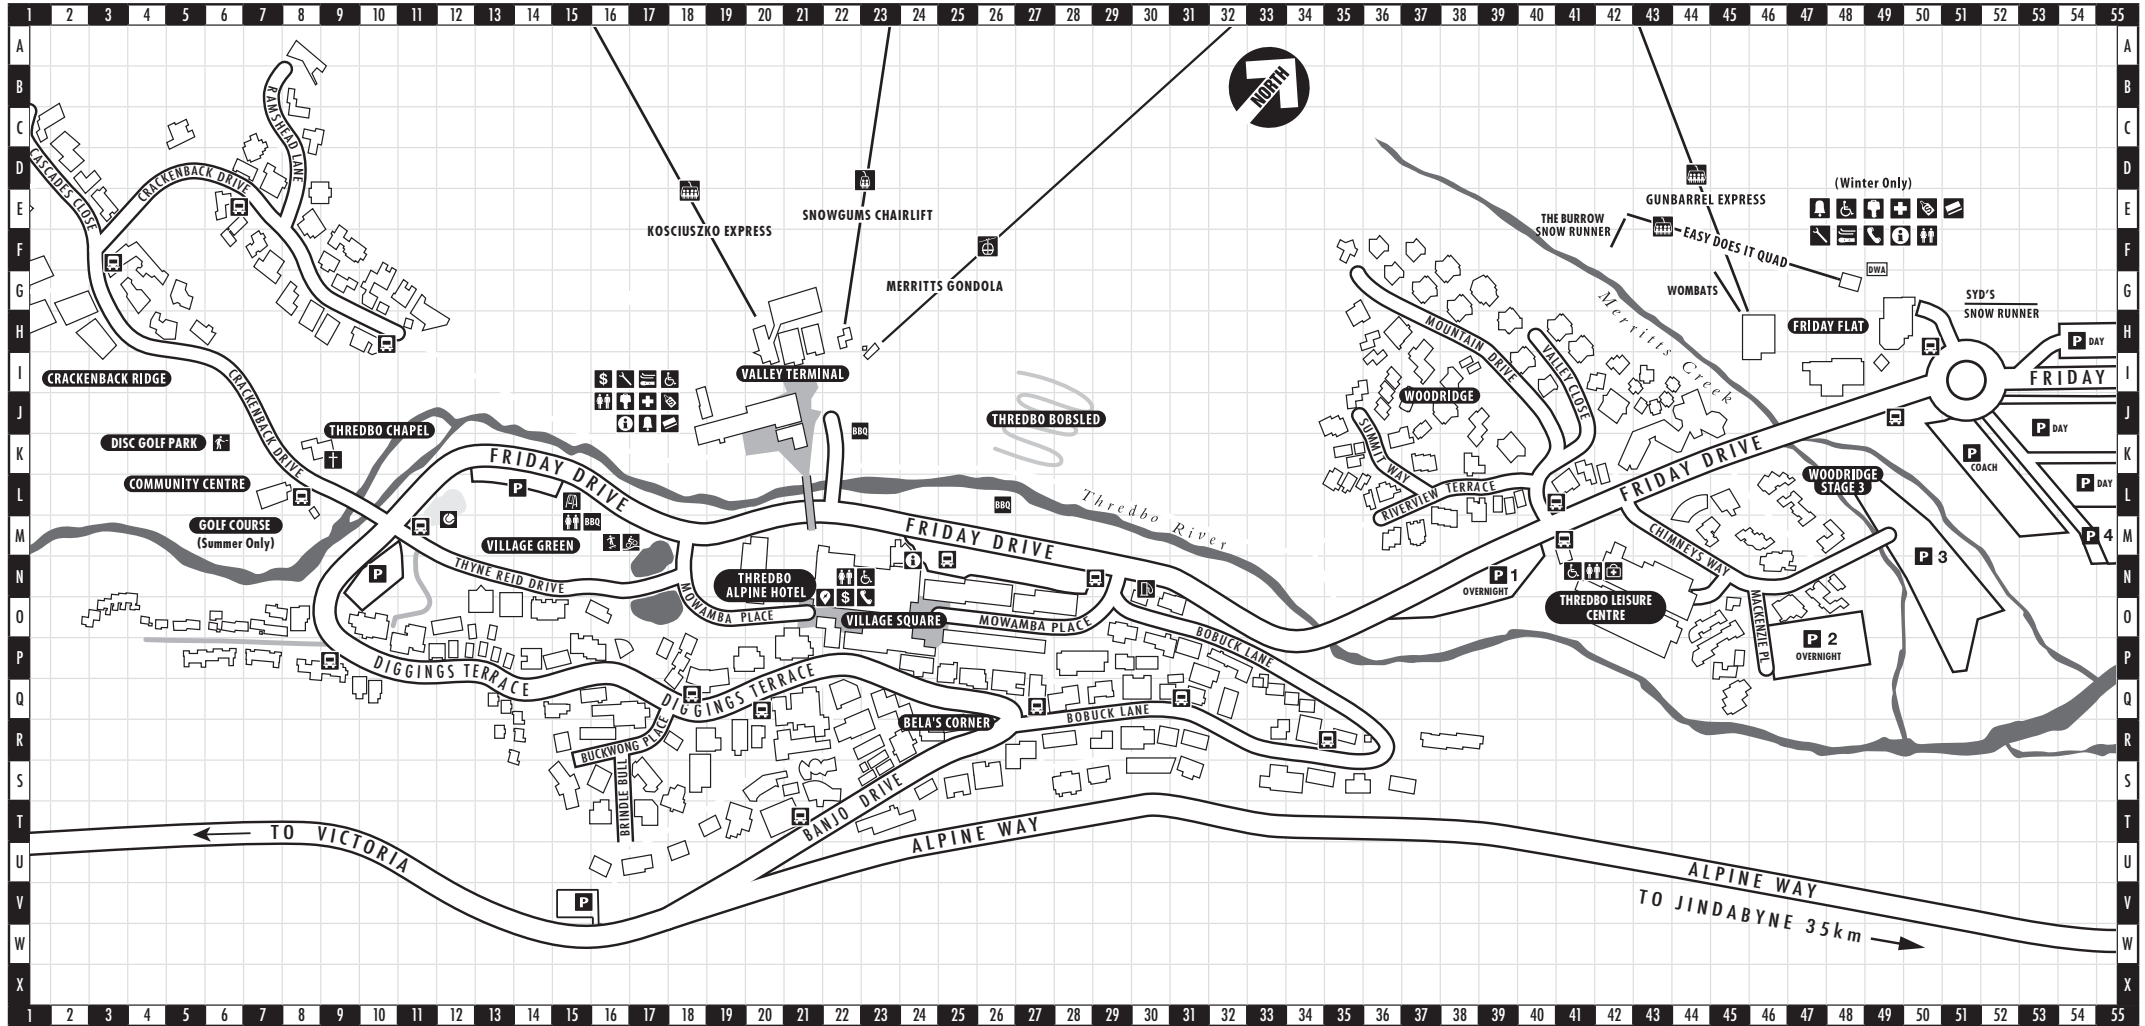

VILLAGE GUIDE

Year Round Reservations 1300 020 589

- Information
- Service Station
- Toilets
- ATM
- Snow Sports School
- Courtesy Tools
- Ski Patrol
- Medical Centre
- Ski & Board Rental
- Parking
- Lockers
- Shuttle Bus Stop
- Disabled Toilets
- Guest Services
- Public Phone
- Free BBQ
- Play Ground
- Tennis Courts
- Pump Track
- Skate Park
- Disc Golf Course
- Tesla Charge Station
- MyThredbo Card Kiosk

Information presented is correct at the time of printing, June 2021. However, Kosciuszko Thredbo Pty Ltd ABN 95 000 139 015 reserves the right to change at anytime without notice, specifications of activities, times, prices or any other information set out in this guide without incurring obligation.
Kosciuszko Thredbo Pty Ltd, PO Box 92, Thredbo NSW 2625. Tel (02) 6459 4100 Fax (02) 6459 4101. Thredbo is in the Kosciuszko National Park.