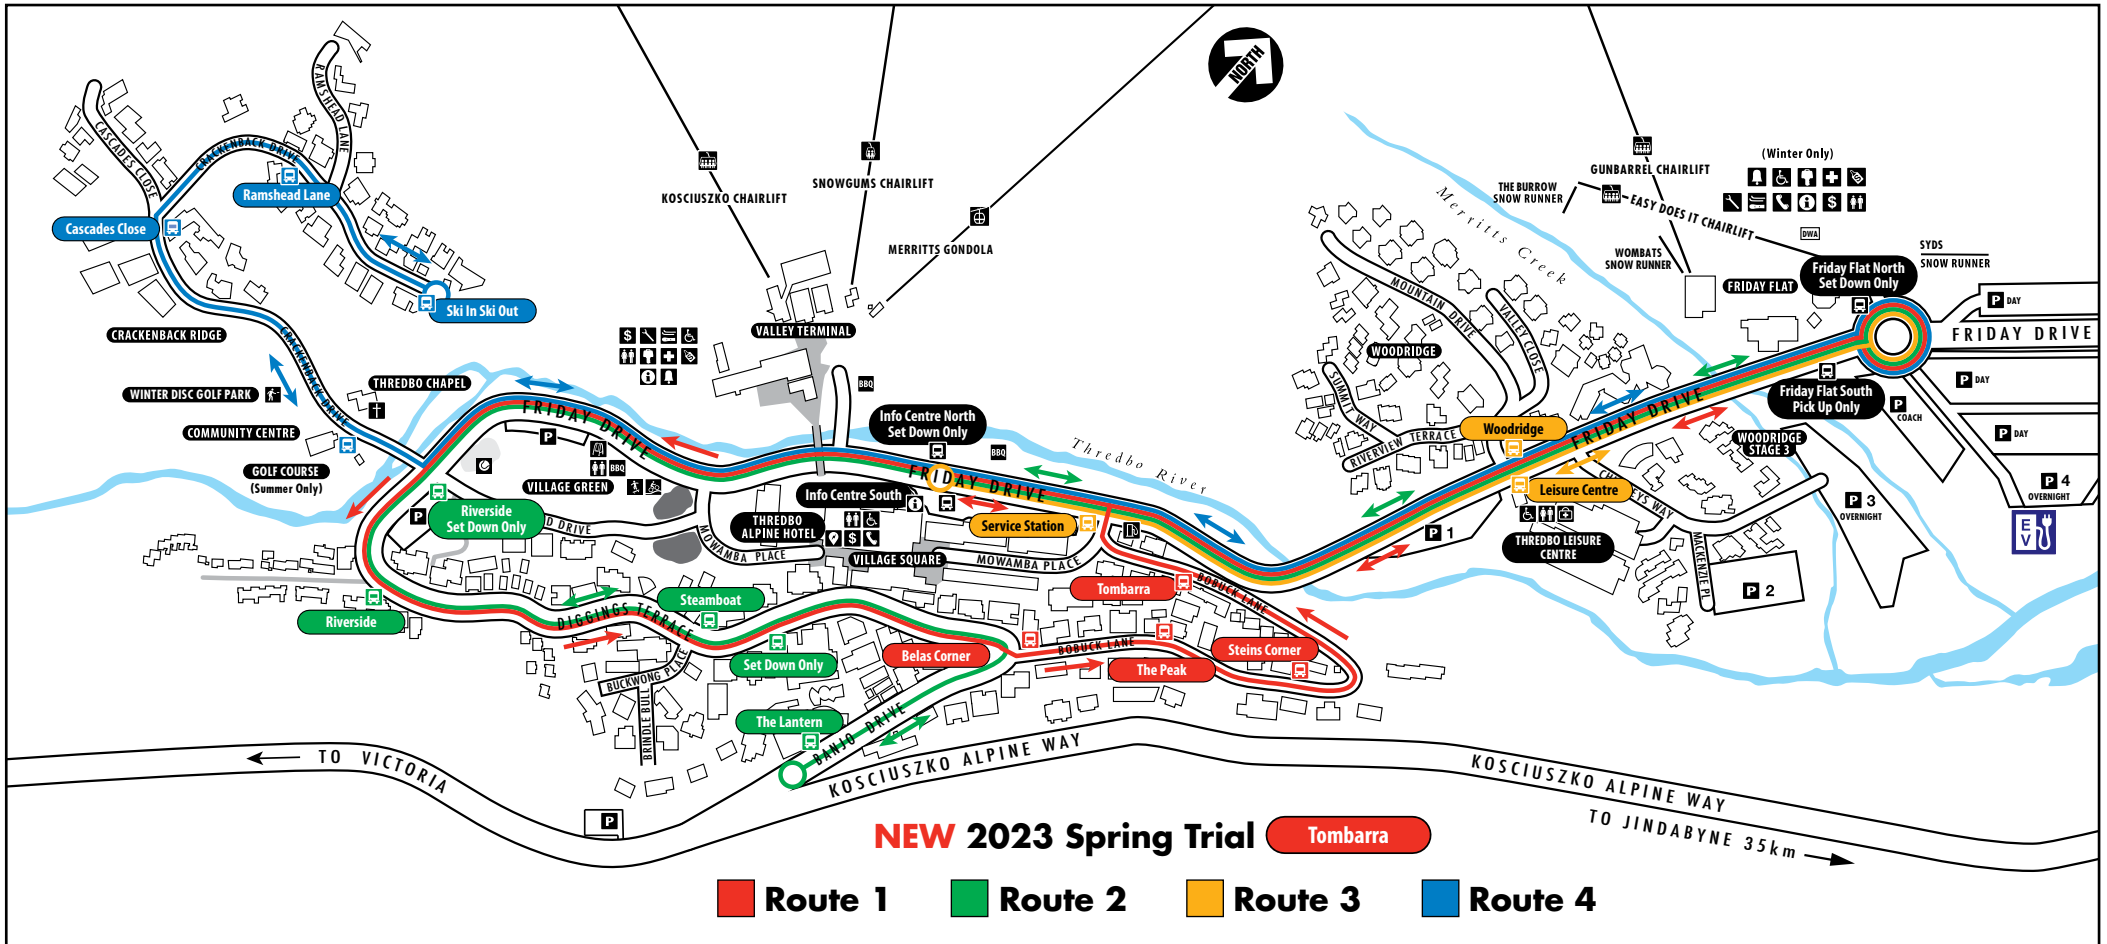

WINTER BUS ROUTES THREDBO VILLAGE

- Information
- Service Station
- Accessible Toilets
- Toilets
- ATM
- Snowsports School
- Courtesy Tools
- Ski Patrol
- Medical Centre
- MTB Rental
- Ski & Board Rental
- Parking
- Lockers
- Shuttle Bus Stop
- Guest Services
- Public Phone
- Free BBQ
- Play Ground
- Tennis Courts
- Pump Track
- Skate Park
- Disc Golf Course
- Tesla Charge Station
- MyThredbo Card Kiosk