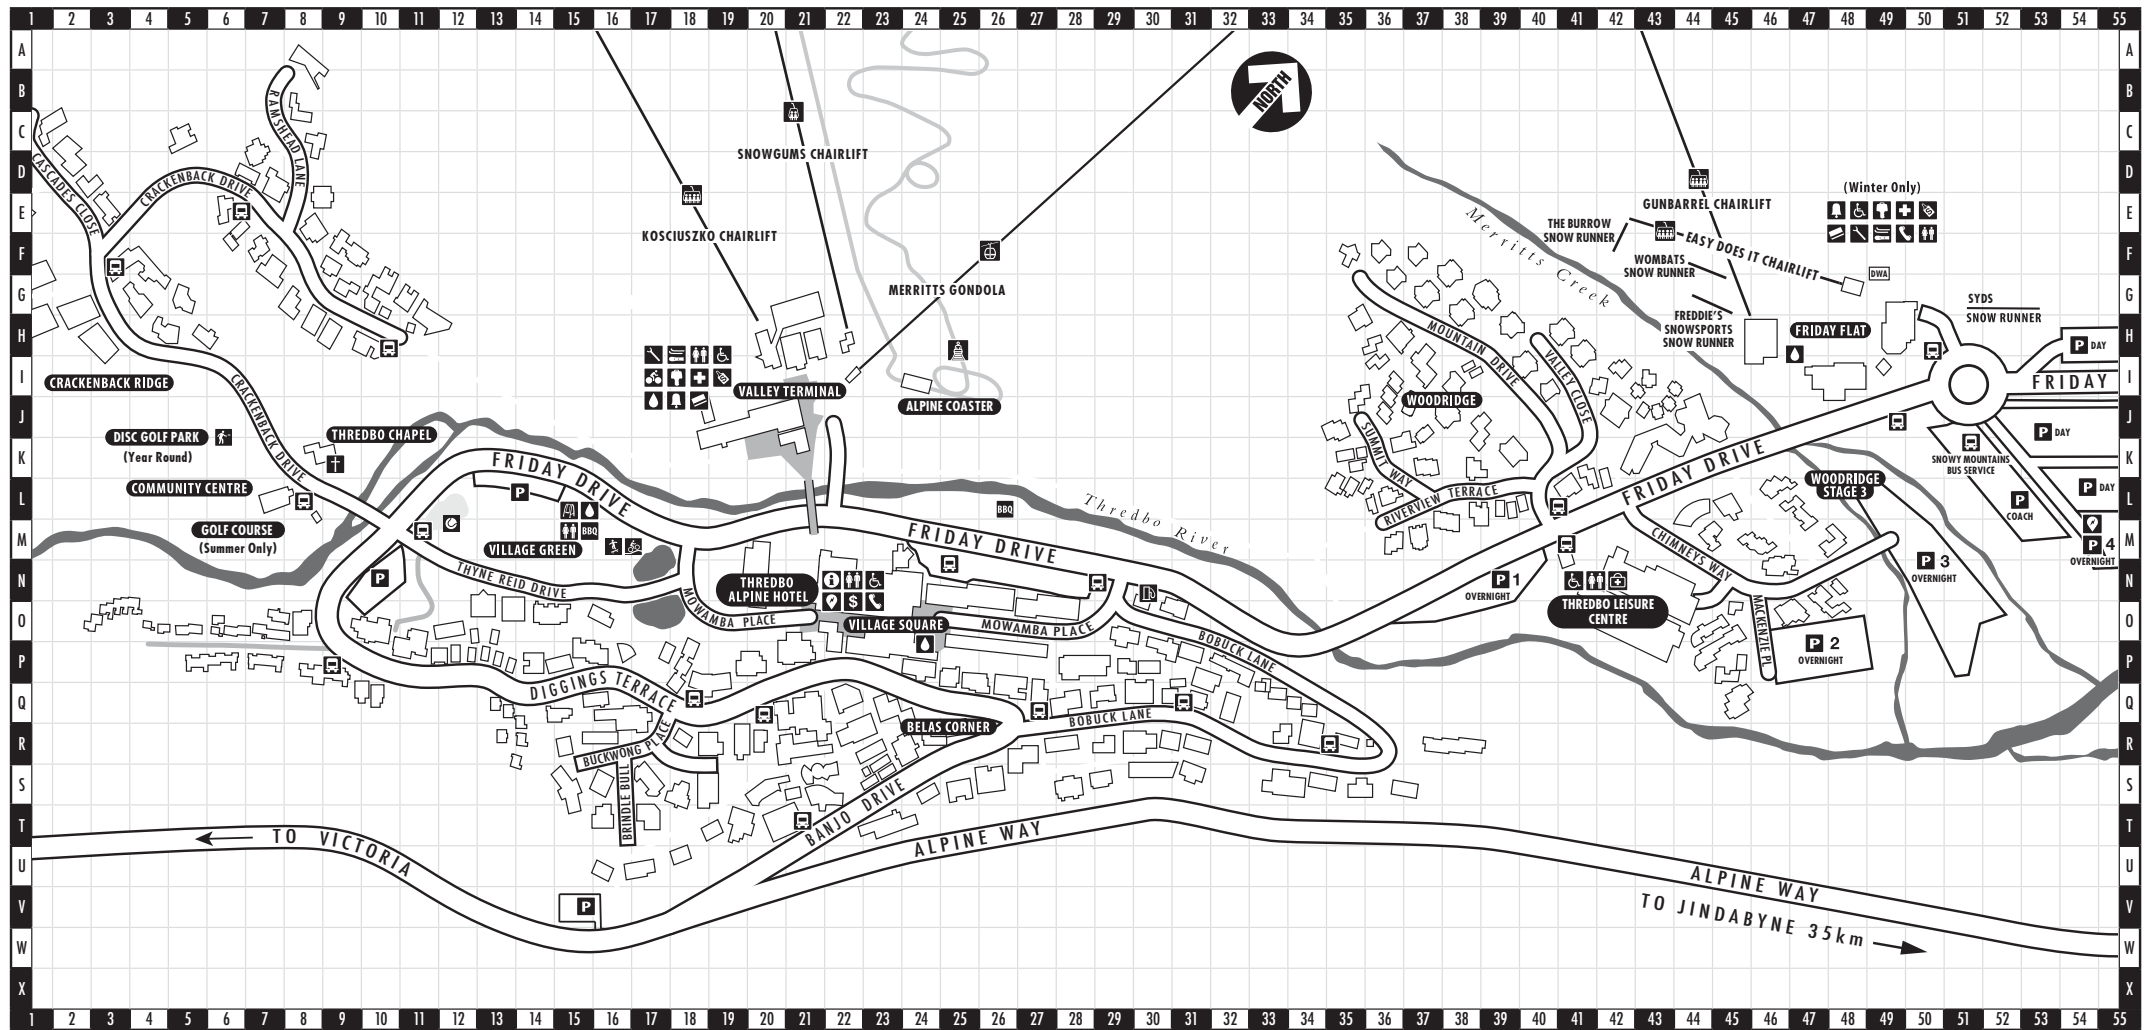

# VILLAGE GUIDE

Year Round Reservations 1300 020 589

- |                |         |                |                  |             |                 |                    |         |     |                       |                |            |                |            |                    |         |         |          |                |              |          |             |               |            |            |                  |                     |                      |               |
|----------------|---------|----------------|------------------|-------------|-----------------|--------------------|---------|-----|-----------------------|----------------|------------|----------------|------------|--------------------|---------|---------|----------|----------------|--------------|----------|-------------|---------------|------------|------------|------------------|---------------------|----------------------|---------------|
|                |         |                |                  |             |                 |                    |         |     |                       |                |            |                |            |                    |         |         |          |                |              |          |             |               |            |            |                  |                     |                      |               |
| Alpine Coaster | Gondola | Quad Chairlift | Double Chairlift | Information | Service Station | Accessible Toilets | Toilets | ATM | Snowsports/MTB School | Courtesy Tools | Ski Patrol | Medical Centre | MTB Rental | Ski & Board Rental | Parking | Lockers | Bus Stop | Guest Services | Public Phone | Free BBQ | Play Ground | Tennis Courts | Pump Track | Skate Park | Disc Golf Course | EV Charging Station | MyThredbo Card Kiosk | Water Station |